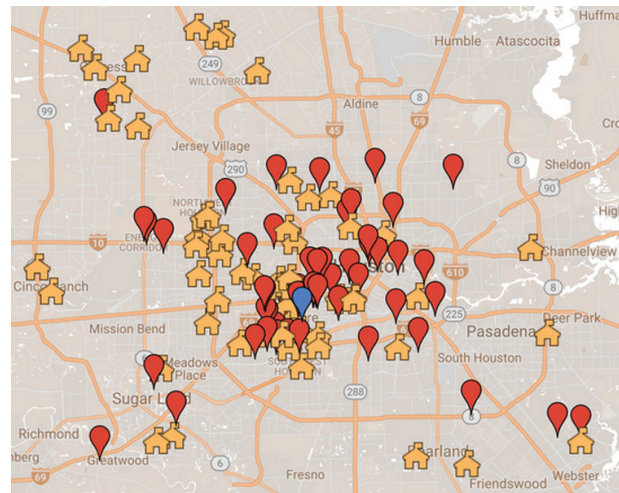

HANA AND ARTHUR GINZBARG

nature discovery center

ABOUT THE NATURE DISCOVERY CENTER

Our History

Since 1988, the Hana and Arthur Ginzburg Nature Discovery Center has inspired and educated visitors of all ages about the wonders of nature and science. The Center is backed by a long history of community support. In 1979, the nonprofit Friends of Bellaire Parks, now Nature Discovery Center, Inc. raised funds to purchase a four-acre estate which became Russ Pitman Park. The organization renovated the historic 1925 Henshaw House in the Park and gave both to the City of Bellaire, Texas to protect the land as a city park.

Our Mission & Impact

Mission: To ignite life-long curiosity, understanding, and respect for nature through education

To fulfill our mission, students of all ages engage in outdoor investigations and inquiry-based activities. As the map shows, we extend our education programs to locations across greater Houston.

Other Ways to Give Support

If you are also passionate about connecting people to nature and would like to learn about other giving opportunities, please let us know. Other involvement areas include Volunteering, Membership, and Education Program Sponsorships, among others.

Contact our Development Director, Bailey Kinney, at bkinney@naturediscoverycenter.org to learn more.

Nature Discovery Center

Field Trips

Outreach Programs

HANA AND ARTHUR GINZBARG

nature discovery center

7112 NEWCASTLE • BELLAIRE, TX 77401
naturediscoverycenter.org • 713.667.6550